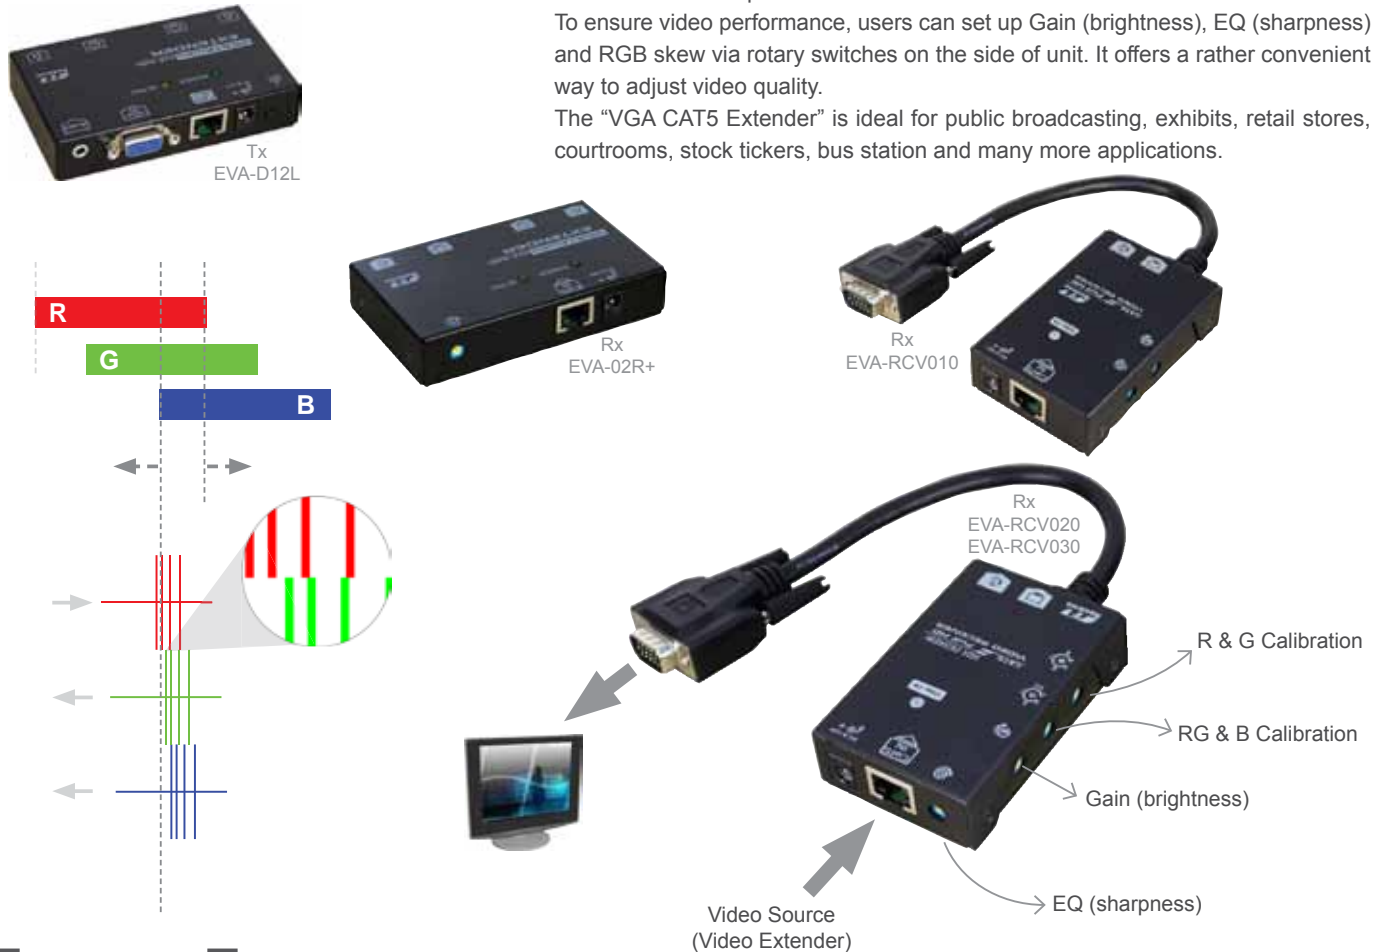

Video Extender, VGA+Audio over CAT5 300M

EVA Series EVA-RCV Series

The "VGA CAT5 Extender" transmits VGA + Audio signals with the resolution up to Full HD 1080p (1920 x 1080), WUXGA (1920 x 1200), 2048 x 1152, featuring common mode noise suppression circuit for superb VGA quality via inexpensive unshielded twisted pair CAT5 cables.

To ensure video performance, users can set up Gain (brightness), EQ (sharpness) and RGB skew via rotary switches on the side of unit. It offers a rather convenient way to adjust video quality.

The "VGA CAT5 Extender" is ideal for public broadcasting, exhibits, retail stores, courtrooms, stock tickers, bus station and many more applications.

Features

- Connect extender units via Category 5 / 5e / 6 STP/ FTP/ UTP cable
- Extend video signal up to 150M / 200M / 300M
- Gain (brightness) / EQ (sharpness) control selector designed for optimum signal clarity
- Support VGA, SVGA and Multisync monitors
- Support the resolution of Full HD 1920 x 1080, 1920 x 1200
- No software or drivers required and easy to install
- Ideal for public broadcasting, exhibits, retail stores, courtrooms, bus station etc.

Model	Input		Output		Audio	EDID Copy	Gain / EQ	RGB Deskew	Max. Resolution Extension Distance
	VGA	CAT5	VGA	CAT5					
Transmitter (Local Unit)									
EVA-D12L	1	N/A	2	1	Yes	Yes	--	--	--
Receiver (Remote Unit)									
EVA-02R+	N/A	1	2	N/A	Yes	--	Yes	N/A	1920 x 1200 @165M
EVA-RCV010	N/A	1	VGA pigtail x 1	N/A	Yes	--	Yes	N/A	1920 x 1200 @165M
EVA-RCV020	N/A	1	VGA pigtail x 1	N/A	Yes	--	Yes	Yes	1920 x 1200 @200M
EVA-RCV030	N/A	1	VGA pigtail x 1	N/A	Yes	--	Yes	Yes	1920 x 1200 @300M