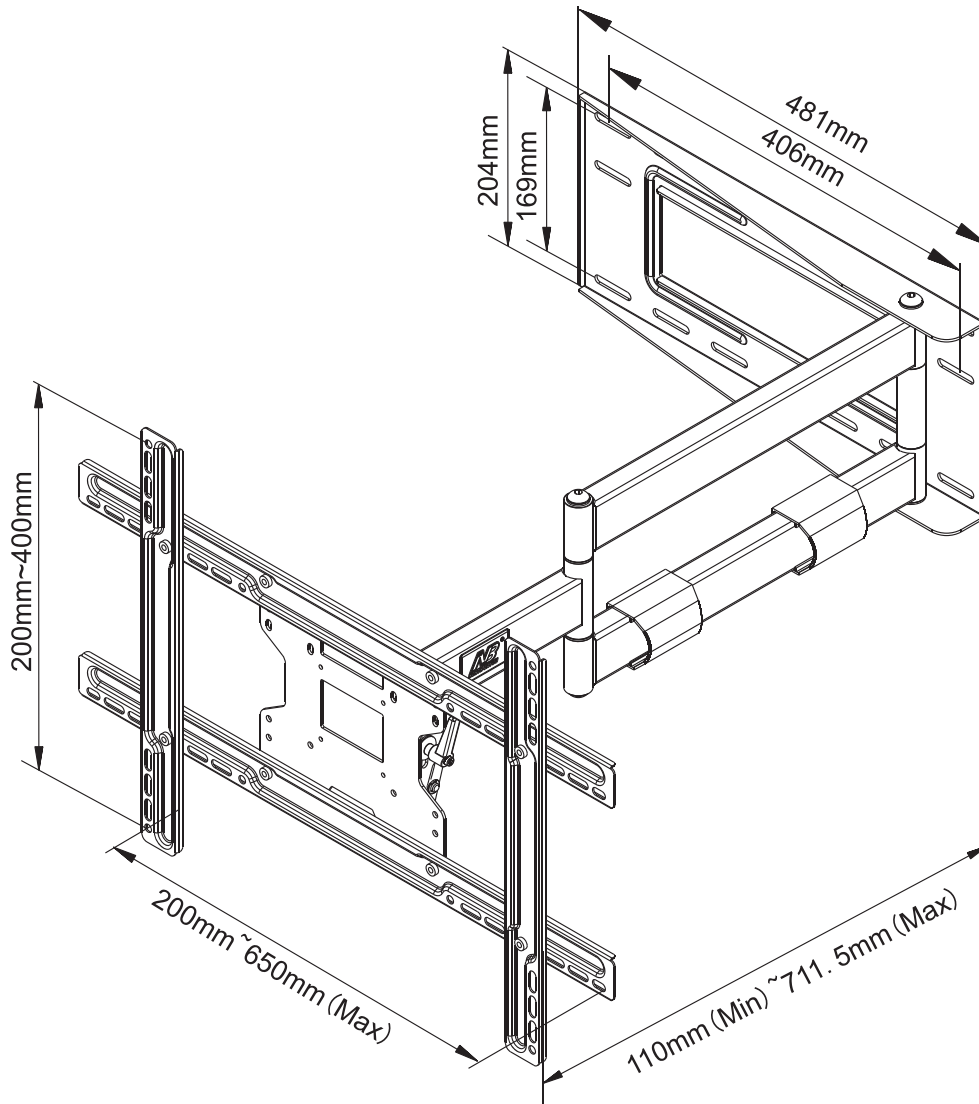

Cantilever mount

- Fits most 40"-60" flat panel TV
- VESA compliance : 100x100mm
200x100mm, 200x200mm, 400x200mm
300x300mm, 400x400mm, 600x400mm
- Load capacity : 150lbs (68.2kg)
- Tilt angle : -5° / +15°
- Swivel : 180°
- Color : Black
- Material : SPCC with coating finished

Product Features

Minimum extension : 110mm(4.3")
Maximum extension : 712mm(28")

Advanced technologies designed make viewing angle easy and convenient.

Neat and tidy cable management designed make your cables connection easy and troubles free.

Be able to fit in a variety of accessories:
With additional of our wall shelf products:
FOXGS-S, FOXGS-D

NBSP2 Cantilever mount

Notes

Please study and understand your TV's mounting holes distance prior to your TV bracket selection.

Mounting holes distance measuring methods:

From mounting hole centre left to mounting hole right centre,
From mounting hole centre right measure down to right corner mounting hole centre.

VESA(TV mounting holes)