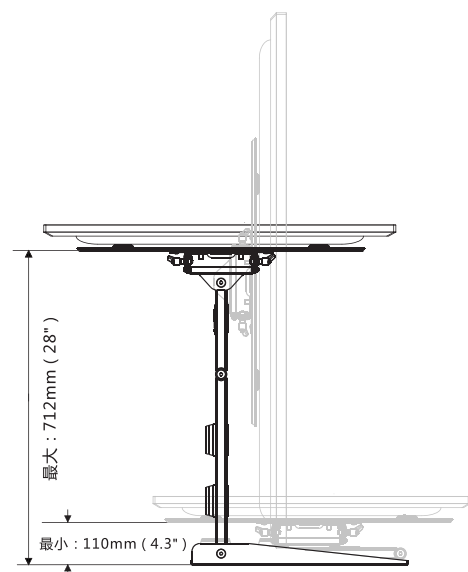

Cantilever mount

- Fits most 40"-60" flat panel TV
- VESA compliance : 100x100mm
200x100mm, 200x200mm, 400x200mm
300x300mm, 400x400mm, 600x400mm
- Load capacity : 150lbs (68.2kg)
- Tilt angle : -5° / +15°
- Swivel : 180°
- Color : Black
- Material : SPCC with coating finished

Product Features

Minimum extension : 110mm(4.3")
Maximum extension : 712mm(28")

Advanced technologies designed make viewing angle easy and convenient.

Neat and tidy cable management designed make your cables connection easy and troubles free.

Be able to fit in a variety of accessories:
With additional of our wall shelf products:
FOXGS-S, FOXGS-D

NBSP2 Cantilever mount

Notes

Please study and understand your TV's mounting holes distance prior to your TV bracket selection.

Mounting holes distance measuring methods:

From mounting hole centre left to mounting hole right centre,
From mounting hole centre right measure down to right corner mounting hole centre.

VESA(TV mounting holes)