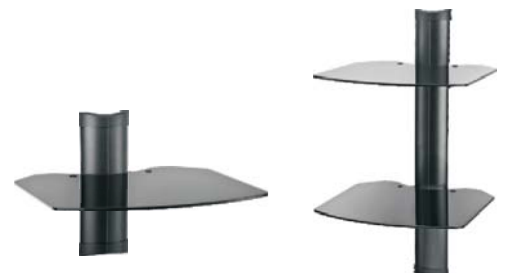

NBSP2

Cantilever Mount For LCD,LED&Plasma TV'S

NBSP2 Cantilever mount is designed and cater for current market's LCD, LED flat panel TV screens. Designed with space saver, this wall mount is suitable for home use and commercial. Its high tensile rigidity, trendy and dynamic look offered you the best of viewing temptation. Hung free at any tilting angles.

■ This NB product is designed and manufacture for the trendy slim flat panel LED TV. Its eco-friendly design features allow you to save space, lower materials usage and to enhance to your green living environment.

Cantilever mount

- Fits most 40"-60" flat panel TV
- VESA compliance : 100x100mm
200x100mm, 200x200mm, 400x200mm
300x300mm, 400x400mm, 600x400mm
- Load capacity : 150lbs (68.2kg)
- Tilt angle : -5° / +15°
- Swivel : 180°
- Color : Black
- Material : SPCC with coating finished

Be able to fit in a variety of accessories:
With additional of our wall shelf products:
FOXGS-S, FOXGS-D

NBSP2 Cantilever mount

Notes

Please study and understand your TV's mounting holes distance prior to your TV bracket selection.