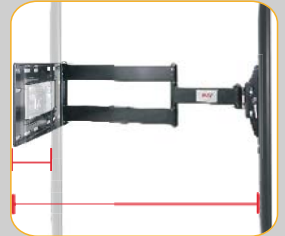

Product Features

Minimum extension : 110mm(4.3")
Maximum extension : 712mm(28")